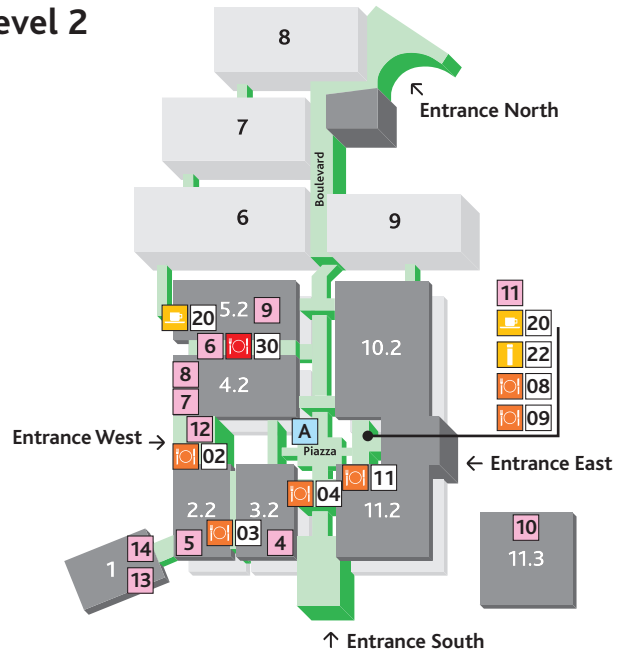

Level 1

Opening times

Mon.–Sat. 14.–19.01. Sun. 20.01.2019

Self Service Restaurants

01	Curie	9:00 a.m.–6:00 p.m.	9:00 a.m.–5:00 p.m.
02	Edison	11:00 a.m.–4:00 p.m.	11:00 a.m.–4:00 p.m.
03	Einstein	11:00 a.m.–4:00 p.m.	11:00 a.m.–4:00 p.m.
04	Galilei	8:00 a.m.–6:00 p.m.	8:00 a.m.–5:00 p.m.
05	Lindbergh	11:00 a.m.–4:00 p.m.	closed
07	Asia Wok	11:00 a.m.–4:00 p.m.	11:00 a.m.–4:00 p.m.
08	Pizzabar	11:00 a.m.–6:00 p.m.	11:00 a.m.–5:00 p.m.
09	Pastabar	11:00 a.m.–6:00 p.m.	11:00 a.m.–5:00 p.m.
10	Pure Sushi	11:00 a.m.–6:00 p.m.	11:00 a.m.–5:00 p.m.
11	Pure Poushe (Strudel)	11:00 a.m.–6:00 p.m.	11:00 a.m.–5:00 p.m.

Snack Points & Bars

20	Snack Point	9:00 a.m.–6:00 p.m.	9:00 a.m.–5:00 p.m.
21	Café Fahrenheit	8:00 a.m.–2:00 p.m.	8:00 a.m.–2:00 p.m.
22	Kölschbar	11:00 a.m.–7:00 p.m.	11:00 a.m.–6:00 p.m.
24	Coffee meets juice	9:00 a.m.–6:00 p.m.	9:00 a.m.–5:00 p.m.
24	Pure Halal	9:00 a.m.–6:00 p.m.	9:00 a.m.–5:00 p.m.

Full Service Restaurant

30	Bar im Ampère	9:00 a.m.–6:00 p.m.	9:00 a.m.–5:00 p.m.
30	Restaurant Ampère (Asia/Sushi)	11:00 a.m.–4:00 p.m.	11:00 a.m.–4:00 p.m.

Level 2

Opening times

Mon.–Sat. 14.–19.01. Sun. 20.01.2019

Indoor

1	Café Bar	8:00 a.m.–6:00 p.m.	8:00 a.m.–5:00 p.m.
2	Café Bar	9:00 a.m.–6:00 p.m.	9:00 a.m.–5:00 p.m.
3	Pure Editions Park	9:00 a.m.–6:00 p.m.	9:00 a.m.–5:00 p.m.
4	Pure Editions Lounge	9:00 a.m.–6:00 p.m.	9:00 a.m.–5:00 p.m.
5	Café Bar	8:00 a.m.–6:00 p.m.	8:00 a.m.–5:00 p.m.
6	Food Market	9:00 a.m.–6:00 p.m.	9:00 a.m.–5:00 p.m.
7	Food Court	9:00 a.m.–6:00 p.m.	9:00 a.m.–5:00 p.m.
8	Food Court	11:00 a.m.–6:00 p.m.	11:00 a.m.–5:00 p.m.
9	Café Bar	9:00 a.m.–6:00 p.m.	9:00 a.m.–5:00 p.m.
10	Pure Cocktail Bar	9:00 a.m.–6:00 p.m.	9:00 a.m.–5:00 p.m.
11	Café Bar	9:00 a.m.–6:00 p.m.	9:00 a.m.–5:00 p.m.
12	Café Bar	8:00 a.m.–6:00 p.m.	8:00 a.m.–5:00 p.m.
13	Food Court (only open Fri. to Sun.)	11:00 a.m.–6:00 p.m.	11:00 a.m.–8:00 p.m.
14	Food Court (only open Fri. to Sun.)	9:00 a.m.–6:00 p.m.	9:00 a.m.–8:00 p.m.