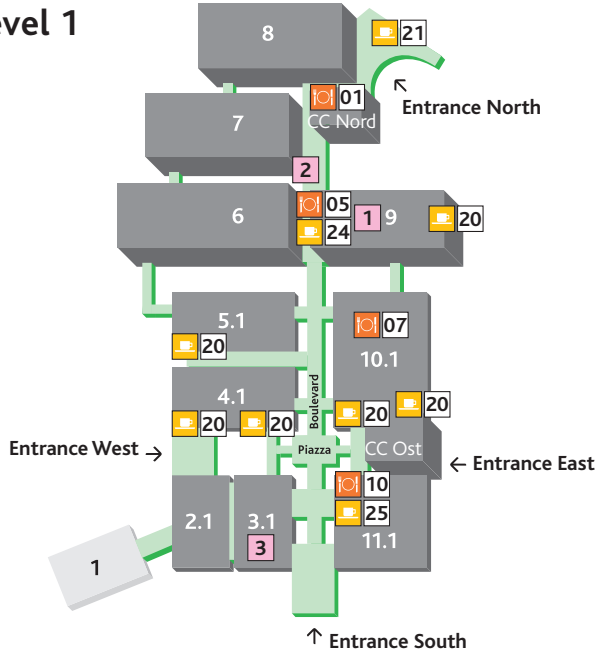

Level 1

Opening times

Mon.–Sat. 14.–19.01. Sun. 20.01.2019

Self Service Restaurants

01	Curie	9:00 a.m.–6:00 p.m.	9:00 a.m.–5:00 p.m.
02	Edison	11:00 a.m.–4:00 p.m.	11:00 a.m.–4:00 p.m.
03	Einstein	11:00 a.m.–4:00 p.m.	11:00 a.m.–4:00 p.m.
04	Galilei	8:00 a.m.–6:00 p.m.	8:00 a.m.–5:00 p.m.
05	Lindbergh	11:00 a.m.–4:00 p.m.	closed
07	Asia Wok	11:00 a.m.–4:00 p.m.	11:00 a.m.–4:00 p.m.
08	Pizzabar	11:00 a.m.–6:00 p.m.	11:00 a.m.–5:00 p.m.
09	Pastabar	11:00 a.m.–6:00 p.m.	11:00 a.m.–5:00 p.m.
10	Pure Sushi	11:00 a.m.–6:00 p.m.	11:00 a.m.–5:00 p.m.
11	Pure Poushe (Strudel)	11:00 a.m.–6:00 p.m.	11:00 a.m.–5:00 p.m.

Snack Points & Bars

20	Snack Point	9:00 a.m.–6:00 p.m.	9:00 a.m.–5:00 p.m.
21	Café Fahrenheit	8:00 a.m.–2:00 p.m.	8:00 a.m.–2:00 p.m.
22	Kölschbar	11:00 a.m.–7:00 p.m.	11:00 a.m.–6:00 p.m.
24	Coffee meets juice	9:00 a.m.–6:00 p.m.	9:00 a.m.–5:00 p.m.
24	Pure Halal	9:00 a.m.–6:00 p.m.	9:00 a.m.–5:00 p.m.

Full Service Restaurant

30	Bar im Ampère	9:00 a.m.–6:00 p.m.	9:00 a.m.–5:00 p.m.
30	Restaurant Ampère (Asia/Sushi)	11:00 a.m.–4:00 p.m.	11:00 a.m.–4:00 p.m.

Level 2

Opening times

Mon.–Sat. 14.–19.01. Sun. 20.01.2019

Indoor

1	Café Bar	8:00 a.m.–6:00 p.m.	8:00 a.m.–5:00 p.m.
2	Café Bar	9:00 a.m.–6:00 p.m.	9:00 a.m.–5:00 p.m.
3	Pure Editions Park	9:00 a.m.–6:00 p.m.	9:00 a.m.–5:00 p.m.
4	Pure Editions Lounge	9:00 a.m.–6:00 p.m.	9:00 a.m.–5:00 p.m.
5	Café Bar	8:00 a.m.–6:00 p.m.	8:00 a.m.–5:00 p.m.
6	Food Market	9:00 a.m.–6:00 p.m.	9:00 a.m.–5:00 p.m.
7	Food Court	9:00 a.m.–6:00 p.m.	9:00 a.m.–5:00 p.m.
8	Food Court	11:00 a.m.–6:00 p.m.	11:00 a.m.–5:00 p.m.
9	Café Bar	9:00 a.m.–6:00 p.m.	9:00 a.m.–5:00 p.m.
10	Pure Cocktail Bar	9:00 a.m.–6:00 p.m.	9:00 a.m.–5:00 p.m.
11	Café Bar	9:00 a.m.–6:00 p.m.	9:00 a.m.–5:00 p.m.
12	Café Bar	8:00 a.m.–6:00 p.m.	8:00 a.m.–5:00 p.m.
13	Food Court (only open Fri. to Sun.)	11:00 a.m.–6:00 p.m.	11:00 a.m.–8:00 p.m.
14	Food Court (only open Fri. to Sun.)	9:00 a.m.–6:00 p.m.	9:00 a.m.–8:00 p.m.